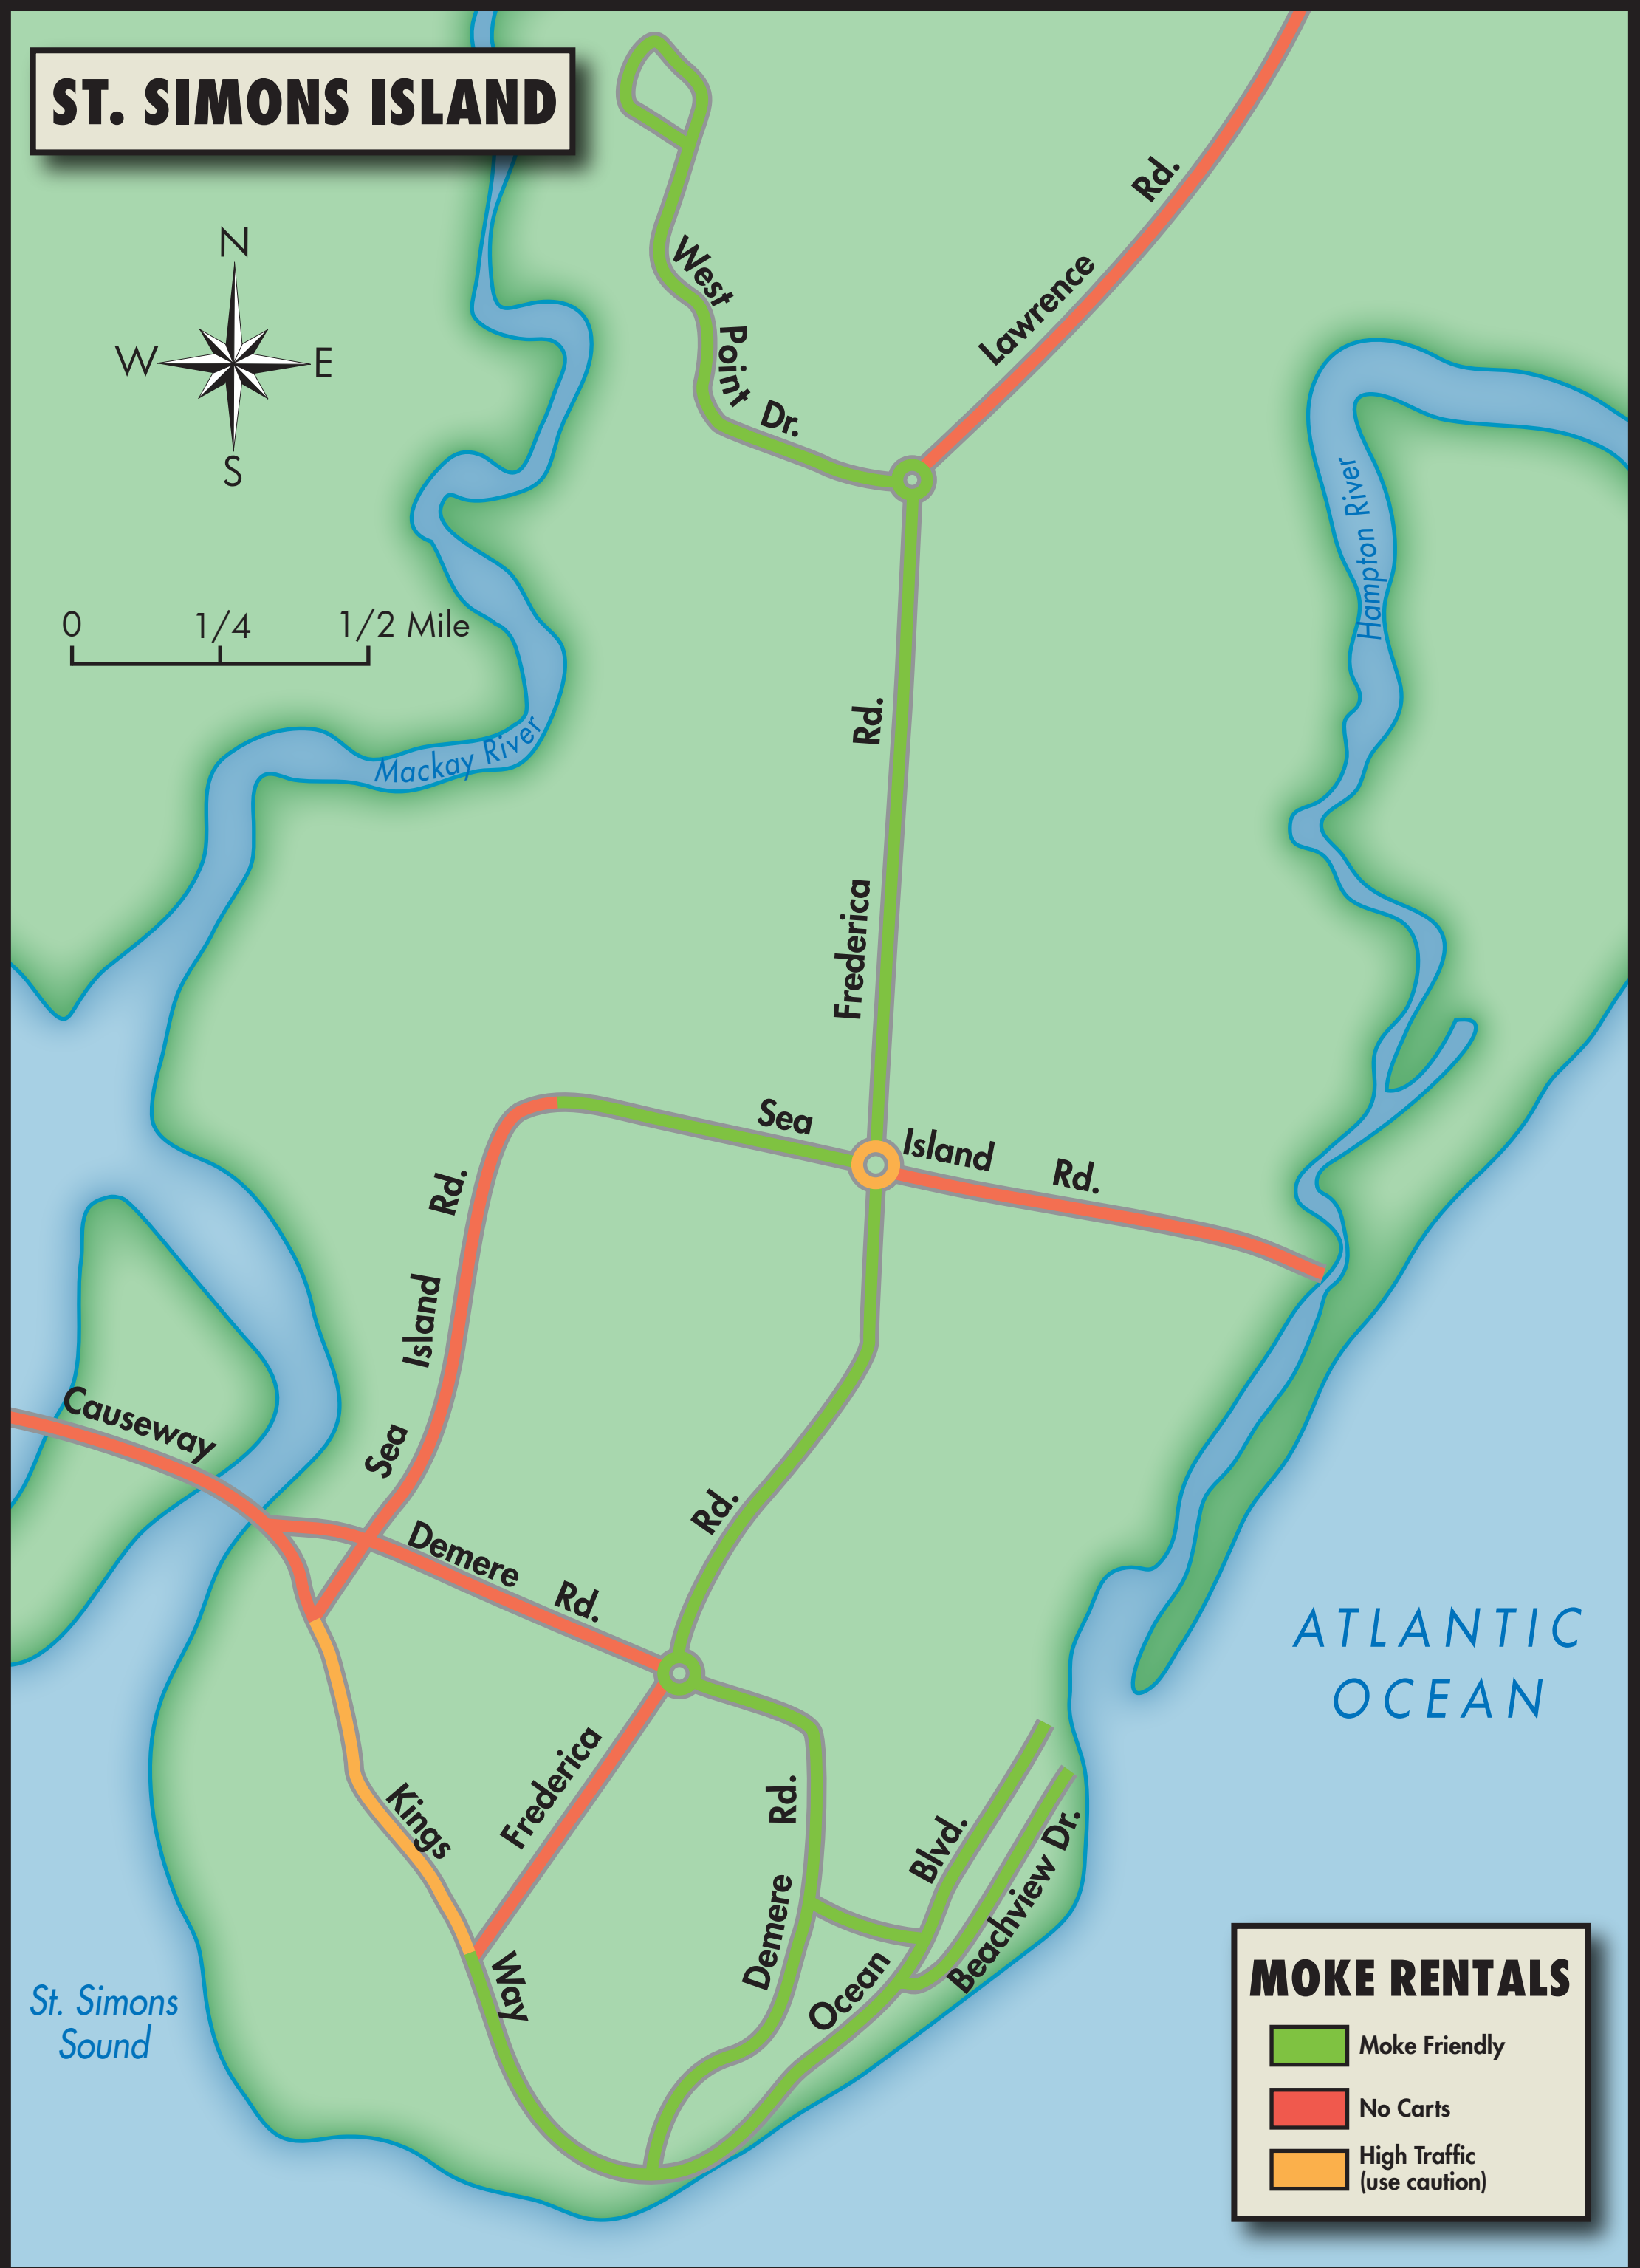

ST. SIMONS ISLAND

0 1/4 1/2 Mile

MOKE RENTALS

-  Moke Friendly
-  No Carts
-  High Traffic (use caution)